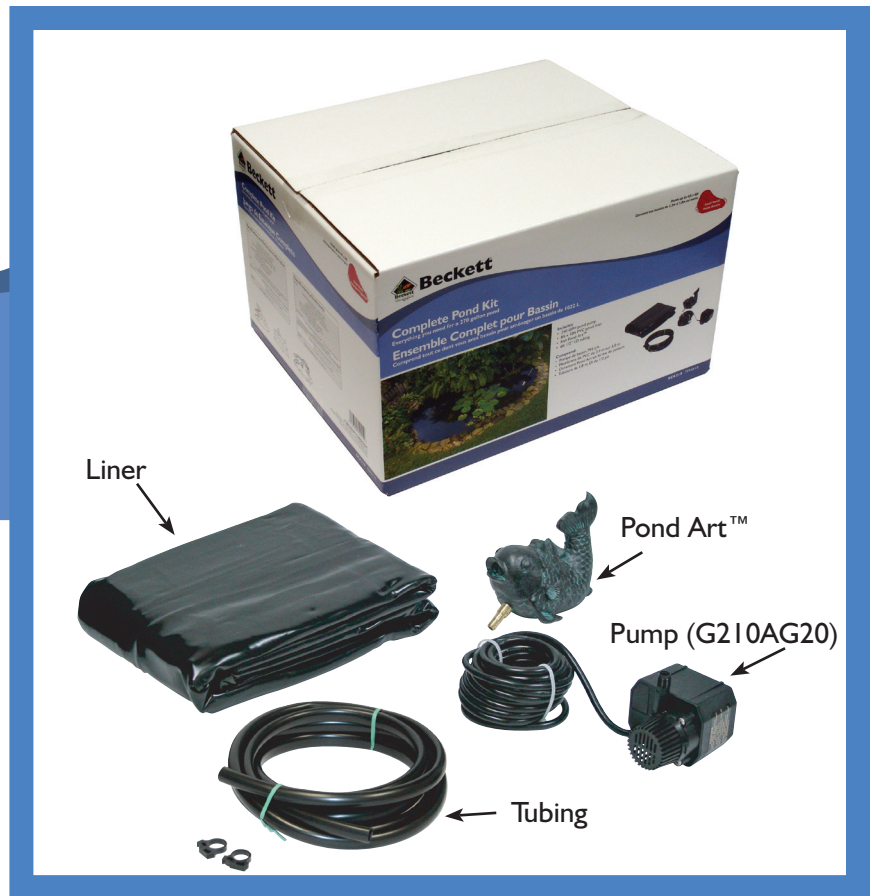

Beckett®

Water Gardening

Pond Kit

Small Pond Kit
270 Gallon
4 ft x 6 ft Finished Size

Item: 7113710
Model: SCK210

Product Features

Includes:

- 210 GPH pump
- 8 ft x 10 ft liner / 20 mil PVC
- 20 mil PVC
- Waterbell nozzle

Specifications & Performance

Application	Small outdoor ponds up to 7 ft x 5 ft
Operation (pump)	Underwater use only
Duty Cycle (pump)	Continuous operation
Power Requirements	115 V, 60 Hz, 12 watts, 0.5 A
Pump Type	Direct Drive
Performance	210 gallons/hour @ 1" lift
Shut Off	7.1 ft
Liner	20 mil PVC flexible 8"W x 10"L
Finished Pond Size	4 ft x 6 ft x 1.5 deep
Water Inlet Type	Requires 1/2" I.D. tubing
Cord Length	20 ft
Spitter	FS204 Fish
UPC	052309709450
Master Pack	1